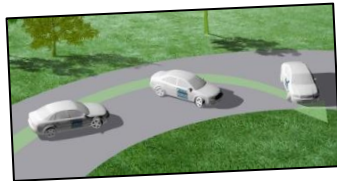

Pocket Radar:

[Click Here For More Info](#)

This small yet powerful radar gun allows the user to discreetly measure speeds from 11 – 600 km/h (it also measures in mph, metres per second and feet per second) in the palm of their hand. The accuracy is rated at +/- 2 km/h. Use for Physics, sports training, traffic engineers, driving instructors to monitor participants speed, motorsport etc