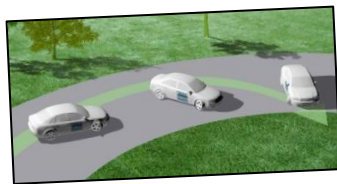

Pocket Radar:

[Click Here For More Info](#)

This small yet powerful radar gun allows the user to discreetly measure speeds from 11 – 600 km/h (it also measures in mph, metres per second and feet per second) in the palm of their hand. The accuracy is rated at +/- 2 km/h. Use for Physics, sports training, traffic engineers, driving instructors to monitor participants speed, motorsport etc